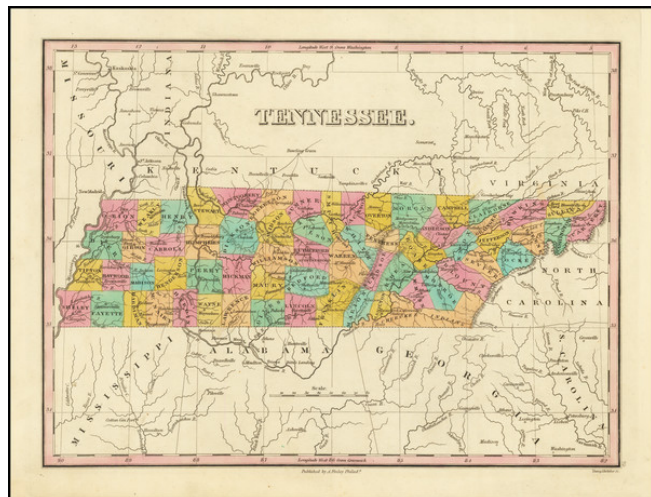

Barry Lawrence Ruderman Antique Maps Inc.

7407 La Jolla Boulevard
La Jolla, CA 92037

www.raremaps.com

(858) 551-8500
blr@raremaps.com

Tennessee

Stock#: 74858
Map Maker: Finley
Date: 1823
Place: Philadelphia
Color: Hand Colored
Condition: VG+
Size: 11.5 x 8.5 inches
Price: SOLD

Description:

Striking map of Tennessee from Finley's *General Atlas*, one of the earliest obtainable maps of Tennessee.

The map is hand colored by counties and shows towns, roads, rivers, mountains and other geographical features.

A fine early depiction of the Volunteer State.

Detailed Condition: