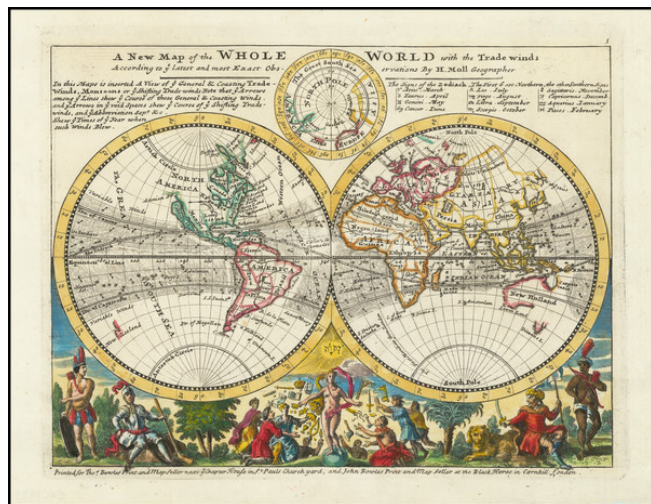

Barry Lawrence Ruderman Antique Maps Inc.

7407 La Jolla Boulevard
La Jolla, CA 92037

www.raremaps.com

(858) 551-8500
blr@raremaps.com

A New Map of the Whole World with the Tradewinds According To The Latest and Most Exact Observations

Stock#: 74691
Map Maker:
Date: 1730 circa
Place: London
Color: Hand Colored
Condition: VG+
Size: 10.5 x 8 inches
Price: SOLD

Description:

Decorative double hemisphere map of the world, featuring California as an Island.

The lower portion of the map is embellished with 12 figures representing the continents and similar allegorical figures, along with indigenous flora and a lion. A key at the top shows the signs of the Zodiac. A long note at the top discusses the tradewinds, which are shown with arrows.