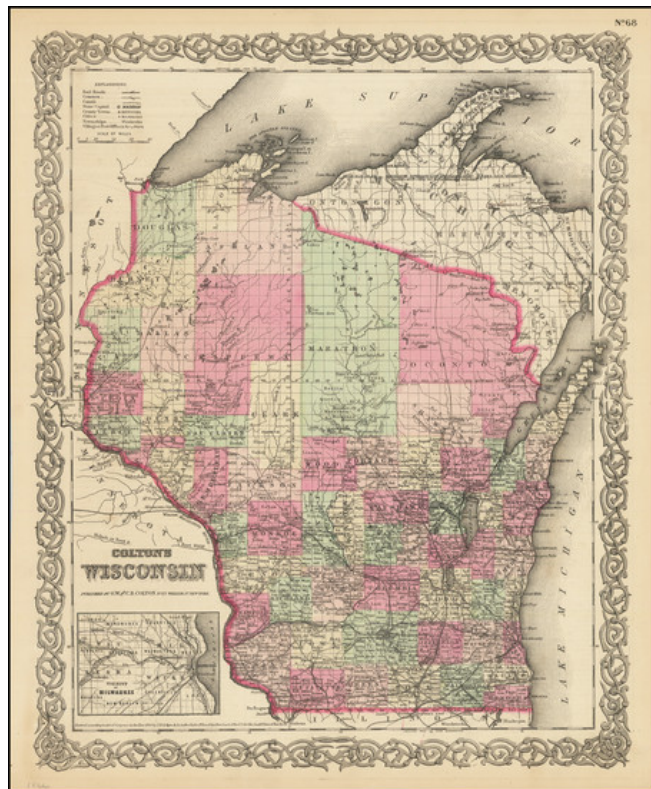

Barry Lawrence Ruderman Antique Maps Inc.

7407 La Jolla Boulevard
La Jolla, CA 92037

www.raremaps.com

(858) 551-8500
blr@raremaps.com

Colton's Wisconsin

Stock#: 74606
Map Maker: Colton
Date: 1866
Place: New York
Color: Hand Colored
Condition: VG+
Size: 13 x 16 inches
Price: SOLD

Description:

Nice early example of Colton's map of Wisconsin.

Wisconsin became a territory in 1836 and a state in 1848. The map shows several counties whose names would later change, including Bad Ax (Vernon) and LaPointe (Bayfield). A number of the northern counties are still not formed.

Decorative borders and an inset of Milwaukee.

Detailed Condition: