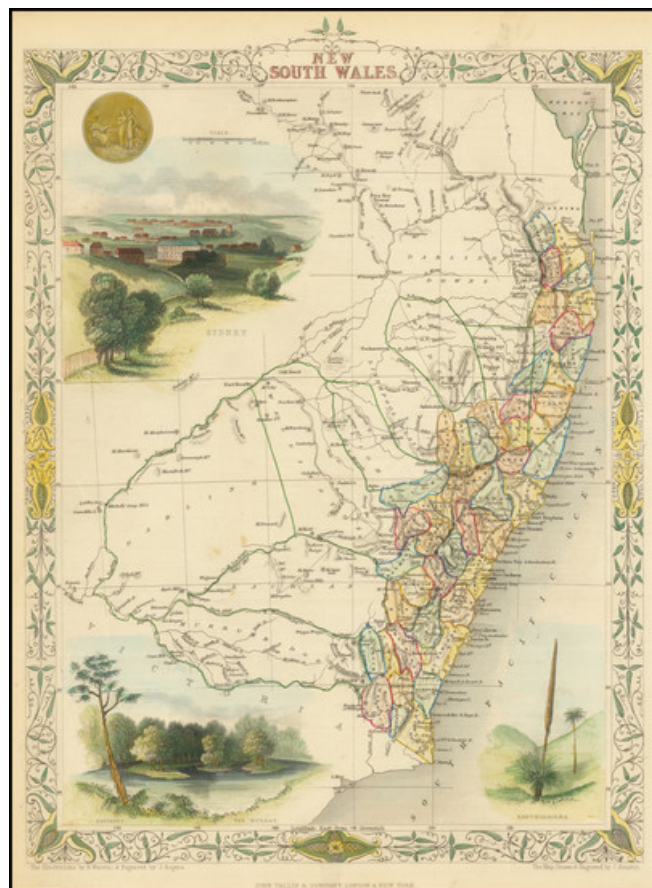

## New South Wales

**Stock#:** 74583  
**Map Maker:** Tallis  
**Date:** 1851  
**Place:** London  
**Color:** Hand Colored  
**Condition:** VG+  
**Size:** 10 x 13.5 inches  
**Price:** \$ 295.00

### Description:

Striking full color example of this marvelous map. Includes vignettes of Sydney, The Murray and Xanthorrhoea, plus a seal.

Engraved for *R. Montgomery Martin's Illustrated Atlas*. Tallis was one of the last great decorative map makers. His maps are prized for the wonderful vignettes of indigenous scenes, people, etc.