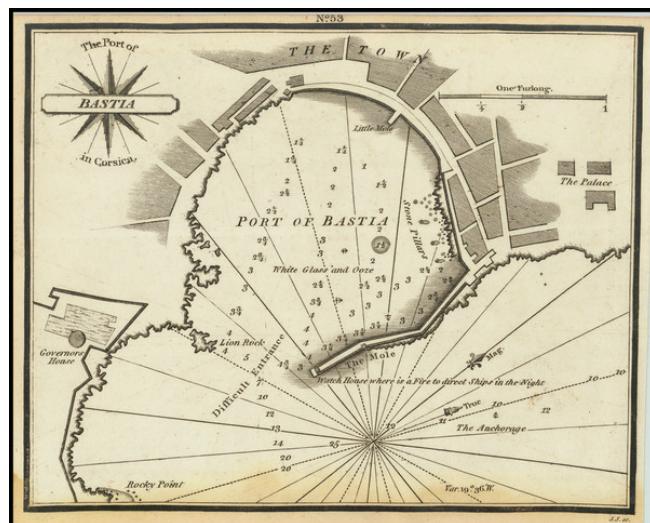

Barry Lawrence Ruderman Antique Maps Inc.

7407 La Jolla Boulevard
La Jolla, CA 92037

www.raremaps.com

(858) 551-8500
blr@raremaps.com

The Port of Bastia in Corsica

Stock#: 74581
Map Maker: Heather
Date: 1802
Place: London
Color: Uncolored
Condition: VG
Size: 7.5 x 6 inches
Price: \$ 245.00

Description:

Rare antique engraved chart of the Port of Bastia in Corsica, published by William Heather in London.

The chart is oriented with southwest at the top. It includes soundings, some topographical features and anchorages.

Rarity

The charts from Heather's *New Mediterranean Pilot* . . . are extremely rare on the market. This is the first example of the chart we have ever seen.

Detailed Condition:

Minor soiling.