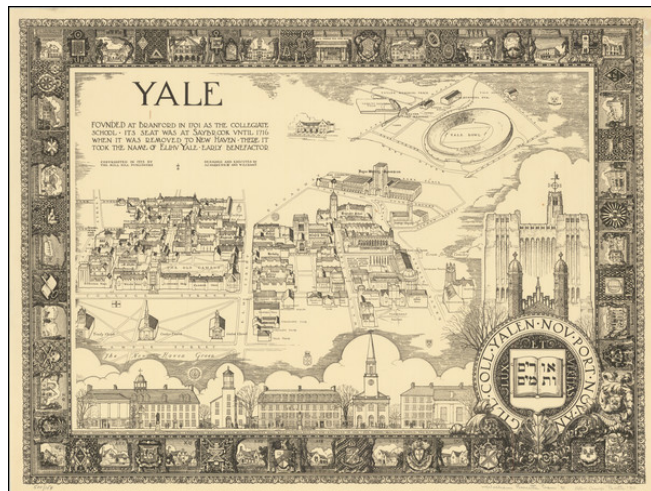

Description:

Signed By The Artists

Rare separately published view of Yale, published in New Haven in 1933.

Fine pictorial bird's-eye view of the Yale College Campus, drawn by Yale by alumni Allen Cramp Parrette ('30) and William Barrette Cram ('31).

The map coincides with the completion on September 25, 1933 of the "Quadrangle Plan," a cluster of residential student colleges around the central campus, but also provides an accounting of many of the historical buildings that had been torn down during the construction process, which began with in 1917, was first completed in 1921, then modified with the split of the Quadrangle into two residential colleges and expanded between 1928 and 1933.

The map is embellished with an elaborate border showing the houses and heraldry of various fraternities at the school.

The artist, William Cram and Allen Parrette were architectural students at Yale and later formed an architectural practice together in Connecticut.

This map is very rare. We locate only the example at Yale.

Detailed Condition: