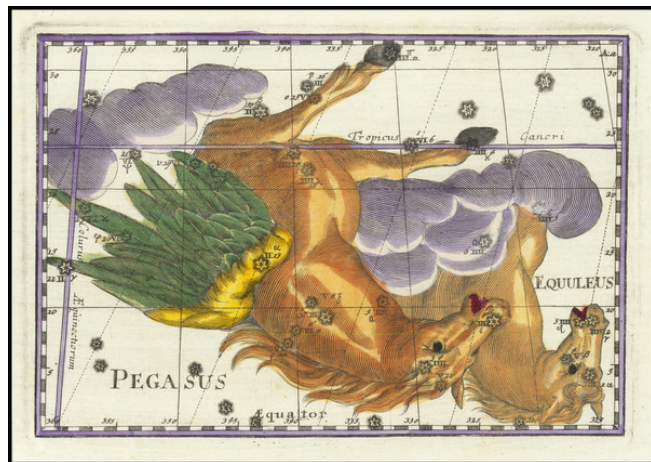

Barry Lawrence Ruderman Antique Maps Inc.

7407 La Jolla Boulevard
La Jolla, CA 92037

www.raremaps.com

(858) 551-8500
blr@raremaps.com

Pegasus

Stock#: 74533
Map Maker: Thomas
Date: 1730
Place: Frankfurt & Leipzig
Color: Hand Colored
Condition: VG+
Size: 8 x 5 inches
Price: \$ 495.00

Description:

"One of the Unsung Treasures of Celestial Cartography"

Fine old color example of Corbinianus Thomas's remarkable depiction of the constellation Pegasus.

Thomas's work is remarkable for its detailed treatment of single and small groups of constellations, the meticulous detail in which these fine images are engraved and the exceptional detail of the color work. Among its contemporaries, it is unquestionably a visual masterwork of great note.