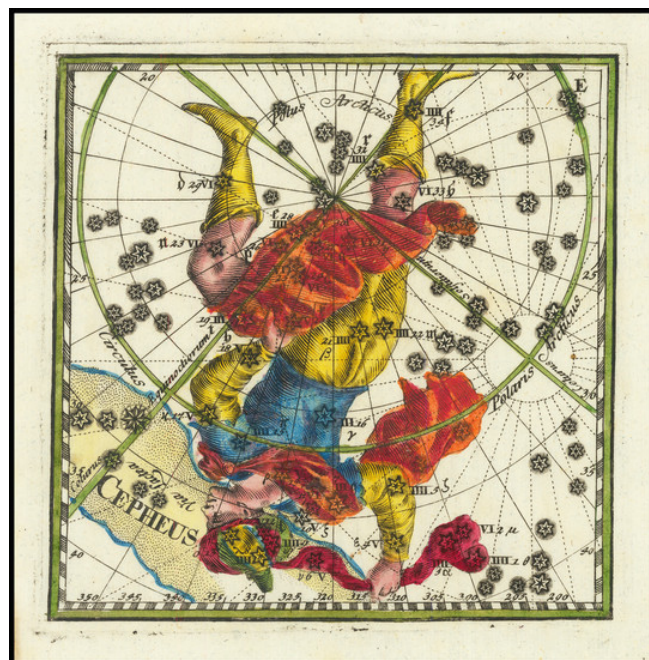

## Cepheus

**Stock#:** 74318  
**Map Maker:** Thomas  
**Date:** 1730  
**Place:** Frankfurt & Leipzig  
**Color:** Hand Colored  
**Condition:** VG+  
**Size:** 5.5 x 5 inches  
**Price:** \$ 295.00

#### *"One of the Unsung Treasures of Celestial Cartography"*

Fine old color example of Corbinianus Thomas's remarkable depiction of the constellation Cepheus.

Thomas's work is remarkable for its detailed treatment of single and small groups of constellations, the meticulous detail in which these fine images are engraved and the exceptional detail of the color work. Among its contemporaries, it is unquestionably a visual masterwork of great note.