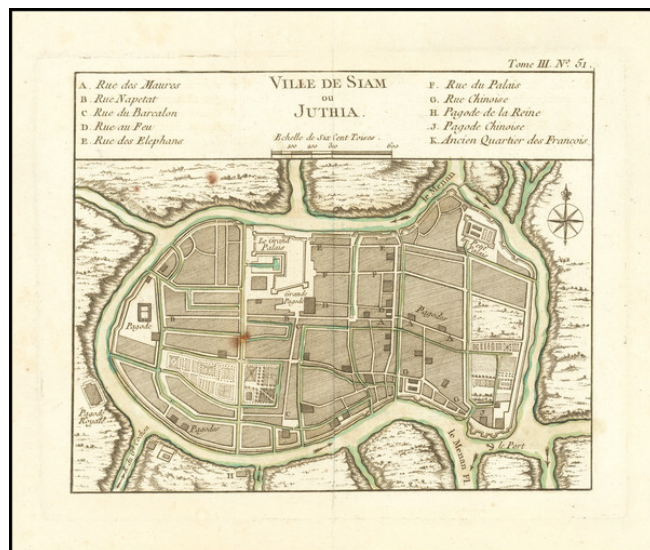

Barry Lawrence Ruderman Antique Maps Inc.

7407 La Jolla Boulevard
La Jolla, CA 92037

www.raremaps.com

(858) 551-8500
blr@raremaps.com

Ville de Siam ou Juthia

Stock#: 74277
Map Maker: Bellin
Date: 1764
Place: Paris
Color: Hand Colored
Condition: VG+
Size: 8 x 6.5 inches
Price: SOLD

Description:

Fine early plan of Siam, former Royal Capital of Thailand, from the rare 1764 edition of Bellin's *Petite Atlas Maritime*.

Engraved by Bellin, the plan is drawn from the work of an unnamed French Engineer in 1687.

Detailed Condition:

Original hand-color in wash.