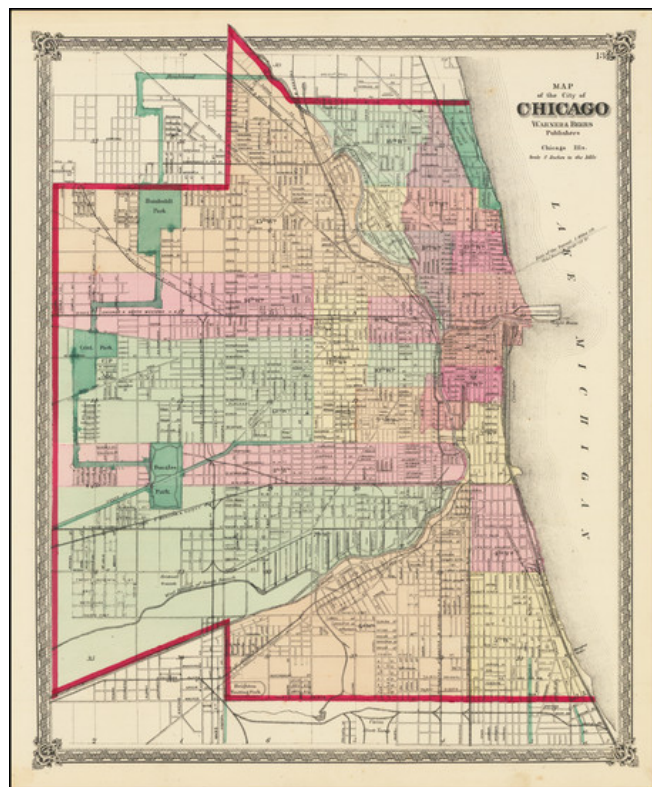

Barry Lawrence Ruderman Antique Maps Inc.

7407 La Jolla Boulevard
La Jolla, CA 92037

www.raremaps.com

(858) 551-8500
blr@raremaps.com

Map of the City of Chicago . . .

Stock#: 74252
Map Maker: Warner & Beers
Date: 1873
Place: Philadelphia
Color: Hand Colored
Condition: VG+
Size: 14 x 17 inches
Price: SOLD

Description:

Detailed map of Chicago, hand-colored by wards, and showing streets, roads, rail lines, buildings, parks, light houses, and other interesting features.

One of the best commercial atlas maps of the era. From Lloyd's scarce Atlas of the United States, which appeared only as an insert to Warner & Beers state and county atlases, and was never separately published.

Detailed Condition:

Original hand-color.