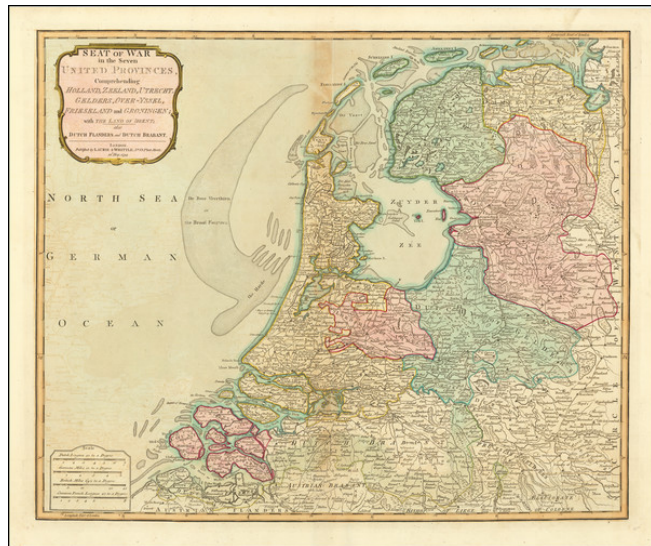

Barry Lawrence Ruderman Antique Maps Inc.

7407 La Jolla Boulevard
La Jolla, CA 92037

www.raremaps.com

(858) 551-8500
blr@raremaps.com

Seat of War in the Seven United Provinces, Comprehending Holland, Zeeland, Utrecht, Gelders, Over-Yssel, Friesland and Groningen; with the Land of Drent; also Dutch Flanders and Dutch Brabant.

Stock#: 74232
Map Maker: Laurie & Whittle
Date: 1794
Place: London
Color: Hand Colored
Condition: VG
Size: 22.5 x 18.5 inches
Price: \$ 195.00

Description:

Attractive double-page engraved map of the Netherlands, with publisher's outline hand-color.

The map depicts the theater of war in the Netherlands during the Napoleonic and French Revolutionary Wars.

Detailed Condition:

Original hand-color in full. Minor centerfold stain.