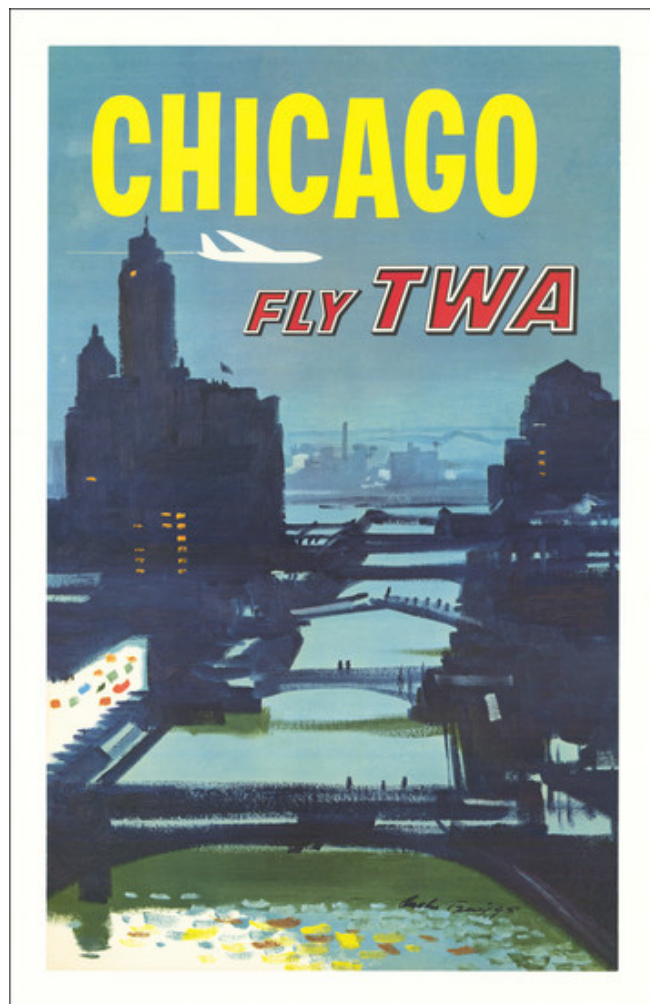

**Barry Lawrence Ruderman  
Antique Maps Inc.**

7407 La Jolla Boulevard  
La Jolla, CA 92037

www.raremaps.com

(858) 551-8500  
blr@raremaps.com

---

**Chicago Fly TWA**

**Stock#:** 74152  
**Map Maker:** Trans World Airlines / Briggs  
**Date:** 1960 circa  
**Place:** n.p.  
**Color:** Color  
**Condition:** VG+  
**Size:** 25 x 40.25 inches  
**Price:** \$ 1,800.00

**Description:**

Original vintage poster illustrated by Austin Briggs for TWA promoting travel to Chicago.

The poster features a view of Chicago over the city's famous movable bridges.

The poster was made sometime between the 1950s and 1960.