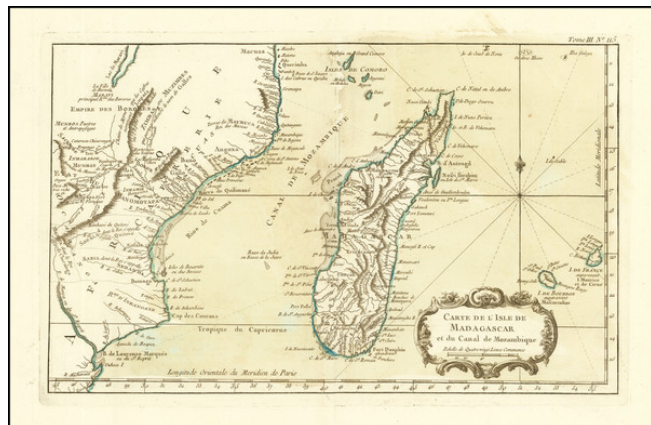

Barry Lawrence Ruderman Antique Maps Inc.

7407 La Jolla Boulevard
La Jolla, CA 92037

www.raremaps.com

(858) 551-8500
blr@raremaps.com

Carte de l'Isle de Madagascar et du Canal du Mozambique

Stock#: 74038
Map Maker: Bellin
Date: 1764
Place: Paris
Color: Hand Colored
Condition: VG+
Size: 13.7 x 8.5 inches
Price: \$ 125.00

Description:

Fine example of Bellin's map of Madagascar and the contiguous coast of Africa.

The map appeared in Bellin's monumental *Petit Atlas Maritime*.

Detailed Condition:

Engraving on 18th-century laid paper. Original wash hand-color.