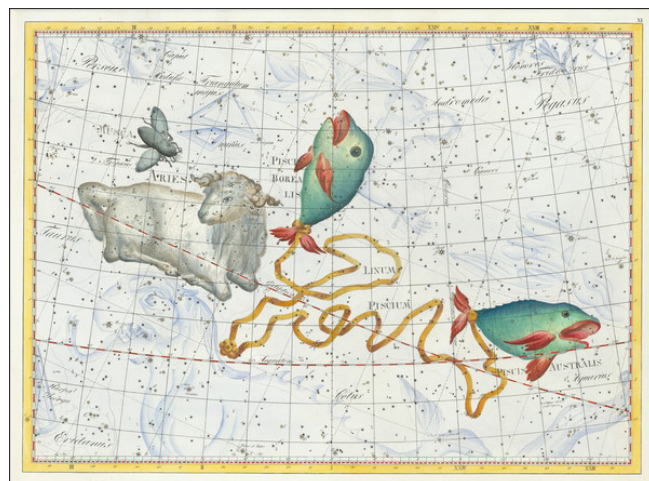

**Barry Lawrence Ruderman
Antique Maps Inc.**

7407 La Jolla Boulevard
La Jolla, CA 92037

www.raremaps.com

(858) 551-8500
blr@raremaps.com

XI. Aris, Piscis Borealis, Piscis Australis, Linum Piscium

Stock#: 73947
Map Maker: Bode
Date: 1801
Place: Berlin
Color: Hand Colored
Condition: VG+
Size: 32 x 23 inches
Price: \$ 3,200.00

Description:

A magnificent hand-colored engraved celestial plate from "the most elaborate atlas of stars and constellations published to date and perhaps the last great star atlas." - David Rumsey

Impressive celestial engraving from the large folio 1801 first edition of Johann Elert Bode's *Uranographia*.

The plate depicts the constellations Aris, the two Pisces, Musca, Obliquity (the southern cord) etc.

Hundreds, if not thousands, of stars are depicted on the plate, with their levels of brightness classified and indicated by a system of symbols. There are approximately seven levels of brightness indicated.