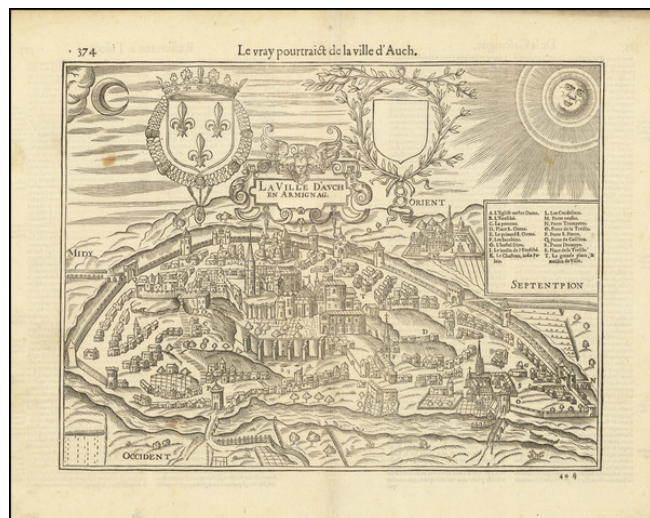

Barry Lawrence Ruderman Antique Maps Inc.

7407 La Jolla Boulevard
La Jolla, CA 92037

www.raremaps.com

(858) 551-8500
blr@raremaps.com

Le Vray Portrait de la Ville d'Auch.

Stock#: 73877
Map Maker: De Belleforest
Date: 1575
Place: Paris
Color: Uncolored
Condition: VG+
Size: 13.5 x 10.5 inches
Price: \$ 125.00

Description:

Fine example of DeBelleforest's rare antique woodcut bird's eye view of Auch, in southwestern France, from his *Cosmographie Universelle De Tout le Monde*.

A fine dark impression of this view of the historical capital of Gascony.

Detailed Condition:

Soot toning to the very top edge.