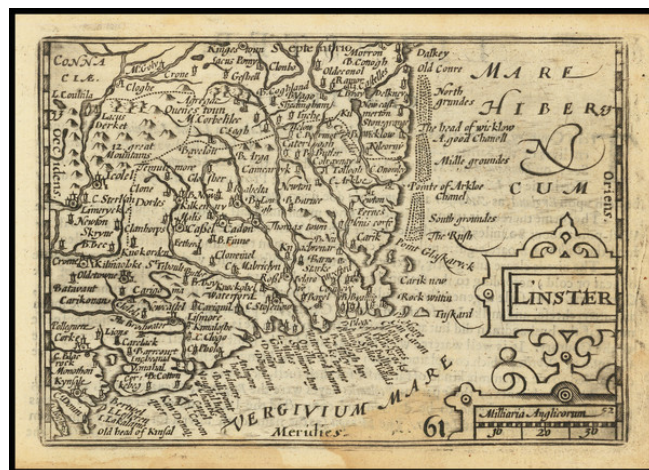

## Linster

**Stock#:** 73850  
**Map Maker:** Speed  
**Date:** 1646  
**Place:** London  
**Color:** Uncolored  
**Condition:** Good  
**Size:** 5 x 3.5 inches  
**Price:** SOLD

### Description:

Nice example of Speed's map of Leinster, from Speed's *Epitome*.

The maps were engraved by Peter Van Den Keere (Petrus Kaerius).