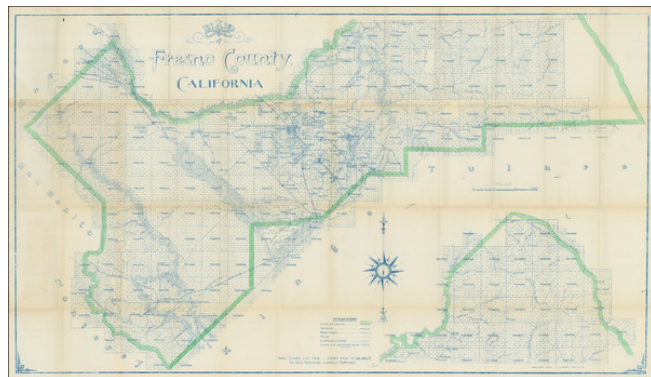

Barry Lawrence Ruderman Antique Maps Inc.

7407 La Jolla Boulevard
La Jolla, CA 92037

www.raremaps.com

(858) 551-8500
blr@raremaps.com

Map of Fresno County California

Stock#: 73832
Map Maker: Punnett Brothers / Weber Co.
Date: 1900
Place: San Francisco
Color: Uncolored
Condition: VG
Size: 48.5 x 28 inches
Price: \$ 450.00

Description:

Rare Early Fresno County Map

Scarce separately issued map of Fresno County, published by C.F. Weber & Co.

The map is subdivided by townships and identifies towns, rivers, roads, railroads, and other details.

The present example bears a copyright of 1900, which is very early for the Punnett Brothers / Weber. A later Fresno County map was issued in 1914.

Detailed Condition:

Folding map with original covers. Faint fold toning.