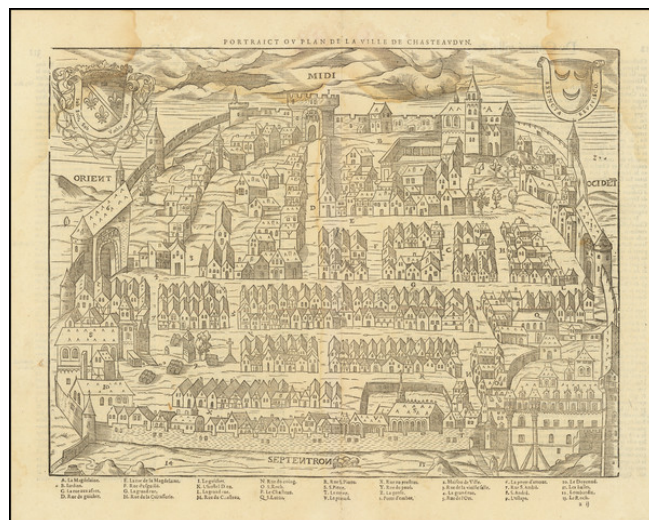

## Portraict ou Plan de la Ville de Chasteaudun

**Stock#:** 73784  
**Map Maker:** De Belleforest  
**Date:** 1575  
**Place:** Paris  
**Color:** Uncolored  
**Condition:** Good  
**Size:** 14 x 11.5 inches  
**Price:** \$ 145.00

### Description:

Nice example of DeBelleforest's rare antique woodcut bird's eye view of Châteaudun, from his *Cosmographie Universelle De Tout le Monde*.

Châteaudun is in the Eure-et-Loir department in northern France

### Detailed Condition:

Dampstain in the top quarter of the map.