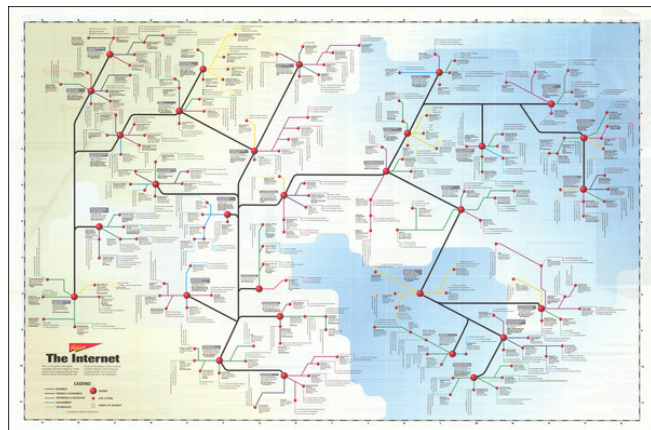

Description:

The Internet in Ancient Times -- 1994

One of the earliest commercially printed "maps" of the internet, published for PC Magazine in 1994.

PC Computing's map provided a schematic map of the internet, highlighting "points of interest" and major sites.

The map highlights an early vision of internet use and organization. Just as the printed mapping of the world evolved over the course of 500 years, so it seems that this "vision" of the internet is reflective of the earliest times exploring "the web," and it would be fascinating to imagine how someone without reference to the present map would lay out a similar schematic vision of the web in 2017.

It should be noted that in 1994 the small image of this map shown above would have taken roughly 10 minutes to download and the larger image we provide would have taken more than a full day to download (in truth, both would likely have crashed all but the best computers).

(858) 551-8500
blr@raremaps.com

The Internet (U.K. Edition)

Interestingly, the structure of the map is completely unchanged between editions, only the text has changed in places. For instance, a hub in the lower-left corner, which on the U.S. edition represented the "Economic Democracy Information Network" has been modified to show "United Kingdom-based WWW Servers". Much of the other information has remained unchanged.