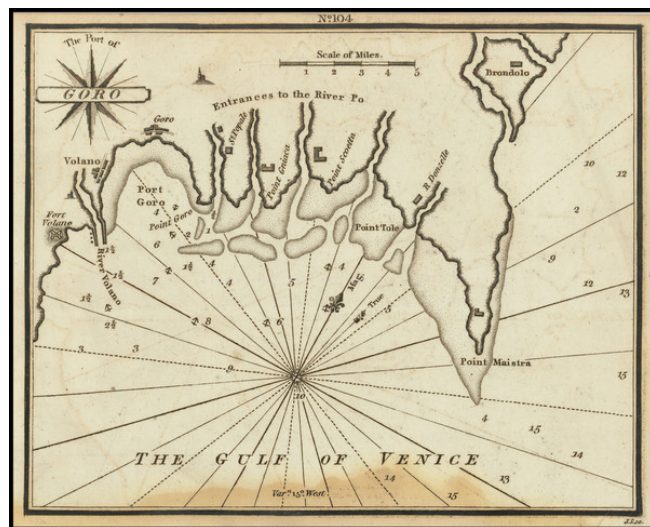

Barry Lawrence Ruderman Antique Maps Inc.

7407 La Jolla Boulevard
La Jolla, CA 92037

www.raremaps.com

(858) 551-8500
blr@raremaps.com

[Goro / Po River] The Port of Goro

Stock#: 73588
Map Maker: Heather
Date: 1802
Place: London
Color: Uncolored
Condition: VG
Size: 7.5 x 6 inches
Price: \$ 145.00

Description:

Rare chart of the area around Goro and the mouth of the Po River, published by William Heather in London.

The chart is oriented with southwest at the top. Includes soundings, some topographical features, anchorages, a plan of the village, and several other points of interest.

The chart appeared in Heather's *The New Mediterranean Pilot . . .*, published in London in 1802.

Rarity

The charts from Heather's *New Mediterranean Pilot . . .* are extremely rare on the market. This is the first example of the chart we have ever seen.

Detailed Condition:

Staining along the lower edge.