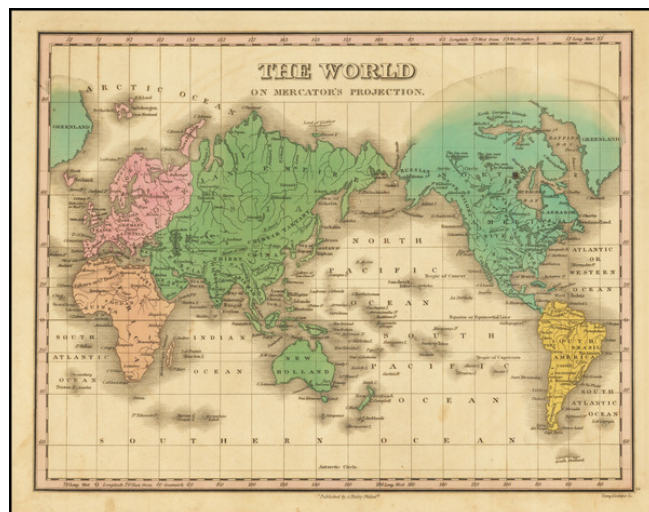

## The World on Mercators Projection

**Stock#:** 73372  
**Map Maker:** Finley  
**Date:** 1823  
**Place:** Philadelphia  
**Color:** Hand Colored  
**Condition:** VG  
**Size:** 11 x 9 inches  
**Price:** SOLD

### Description:

First edition of Finley's attractive World Map on Mercator's Projection.

No discoveries yet located in Antarctica. The northwest coast of America is still not entirely accurate. The Sandwich Islands are shown.

Alaska is Russian America. Australia is New Holland.