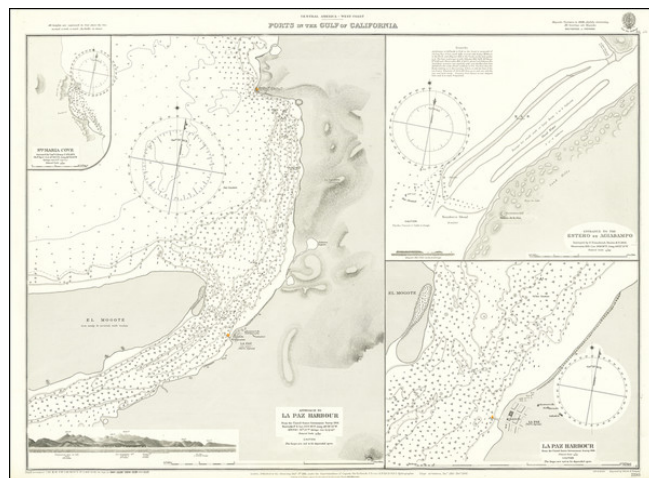

## [La Paz / Estero de Agiabampo / Santa Maria Cove] Ports of the Gulf of California

**Stock#:** 73352  
**Map Maker:** British Admiralty  
**Date:** 1881 (1903)  
**Place:** London  
**Color:** Uncolored  
**Condition:** VG+  
**Size:** 25.7 x 19.5 inches (Including text)  
**Price:** \$ 295.00

### Description:

Fine set of Sea Charts of La Paz Harbor (2), Santa Maria Cove (east of Cabo San Lucas) and Estero de Agiabampo, published by the British Admiralty.

Includes a profile view of La Paz.