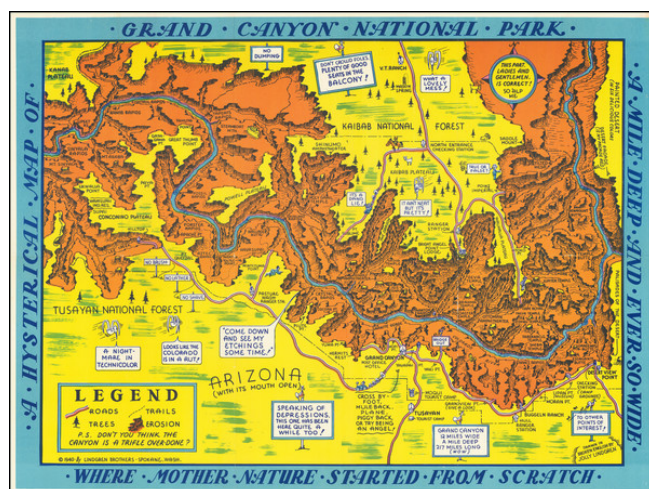

Barry Lawrence Ruderman Antique Maps Inc.

7407 La Jolla Boulevard
La Jolla, CA 92037

www.raremaps.com

(858) 551-8500
blr@raremaps.com

A Hysterical Map Of Grand Canyon National Park -- A Mile Deep And Ever So Wide -- Where Mother Nature Started From Scratch

Stock#: 73349dt
Map Maker: Lindgren Brothers
Date: 1940
Place: Spokane, WA
Color: Color
Condition: VG+
Size: 21.5 x 16 inches
Price: SOLD

Description:

Rare Jolly Lindgren Pictorial Map of the Grand Canyon

Fine example of the Jolly Lindgren pictorial map of the Grand Canyon.

"Drawn in Broken English by Jolly Lindgren," this comic pictorial map is full of puns and comic vignettes related to the Grand Canyon.

The Lindgren Brothers issued a number of other silly whimsical maps of national parks and other parts of the West.

Detailed Condition: