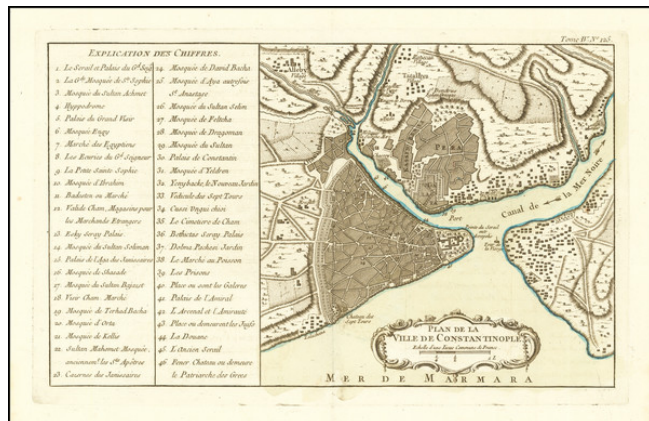

Barry Lawrence Ruderman Antique Maps Inc.

7407 La Jolla Boulevard
La Jolla, CA 92037

www.raremaps.com

(858) 551-8500
blr@raremaps.com

Plan de la Ville de Constantinople

Stock#: 73239
Map Maker: Bellin

Date: 1764
Place: Paris
Color: Hand Colored
Condition: VG+
Size: 13.5 x 8.5 inches

Price: \$ 225.00

Description:

Detailed plan of Istanbul and Environs, with a key locating 46 points of interest.

The map appeared in Bellin's monumental *Petit Atlas Maritime*.

Detailed Condition: