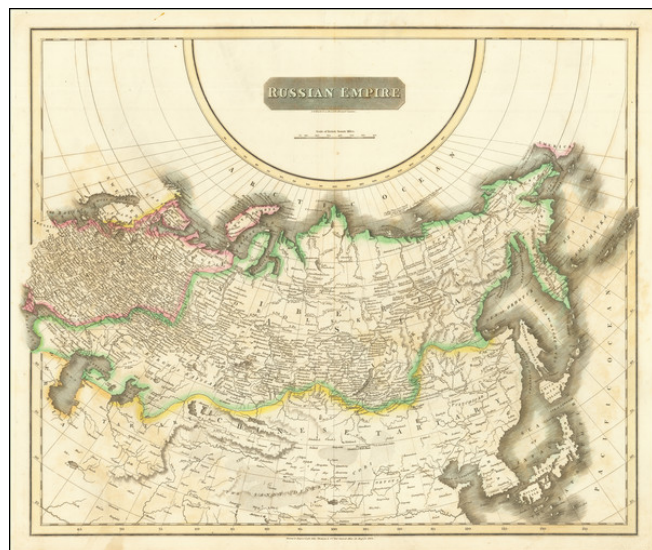

## Russian Empire

**Stock#:** 73207  
**Map Maker:** Thomson  
**Date:** 1814  
**Place:** Edinburgh  
**Color:** Hand Colored  
**Condition:** VG  
**Size:** 24 x 19.5 inches  
**Price:** \$ 125.00

### Description:

Striking regional map, showing all of Russia, the Arctic Ocean, NE Passage, and Chinese Tartary, along with Japan, Korea and China.

Excellent detail throughout, especially along the NE Passage, where there are several annotations regarding coastal lands discovered by Russian Hunters along the Arctic Circle and a place where a Kettle and some wood pieces were found. Extends from the Bering Straits and Alaska to the Baltic and the Caspian.