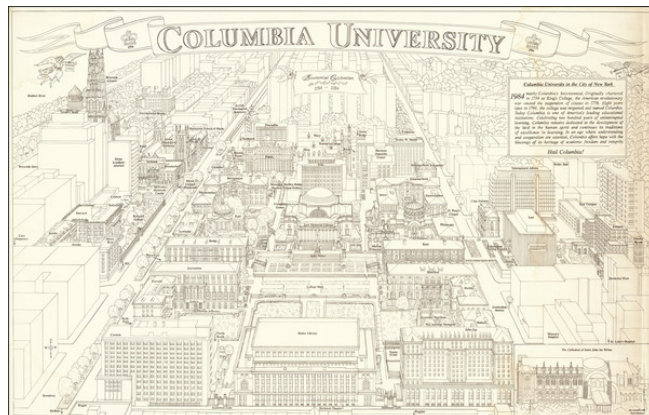

Barry Lawrence Ruderman Antique Maps Inc.

7407 La Jolla Boulevard
La Jolla, CA 92037

www.raremaps.com

(858) 551-8500
blr@raremaps.com

Columbia University. Bicentennial Celebration 1784-1984

Stock#: 73193
Map Maker: Mondello
Date: 1984
Place: New York
Color: Uncolored
Condition: VG
Size: 36 x 23 inches
Price: SOLD

Description:

Fine view of Columbia University, drawn by Class of 1978 Alumnus Peter Mondello (School of General Studies).

The view shows Columbia in the foreground, viewed from the north. As noted by Cinty Kaplan in her article about the view in the February 29, 1984 *Barnard Bulletin*,

"This is my own idea," said Mondello in a telephone interview. "It's a venture on my part to see if, one--I can make Money and two-- if I could make an attractive piece in a classical old style pen and ink drawing. "Referring to the present map of Columbia, which is included in catalogs and on folders, Mondello called them "not very attractive." That map depicts the campus in a one dimensional manner. Mondello's version, from an aerial photograph the he took, is three-dimensional and according to him "extremely accurate."