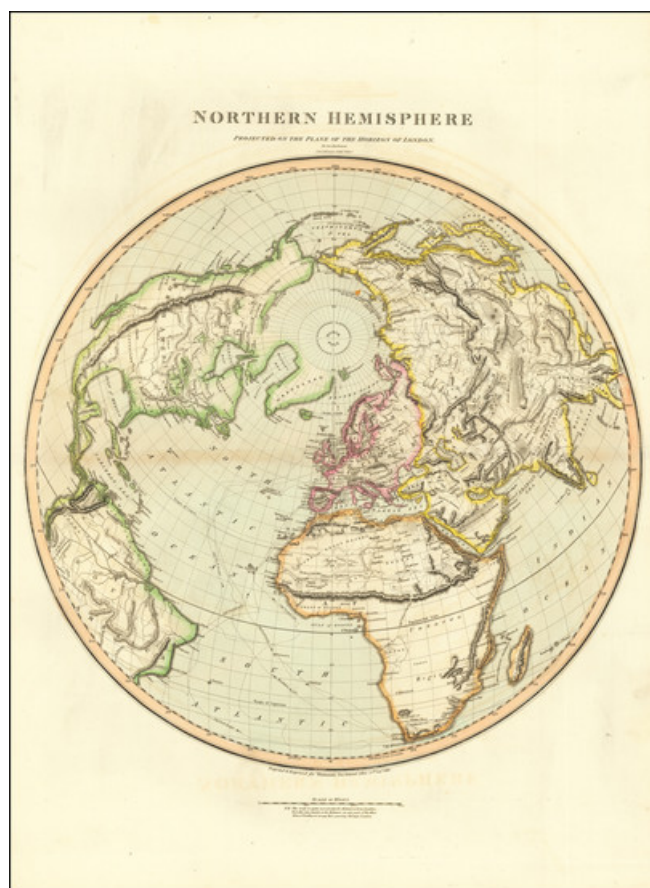

## Northern Hemisphere Projected On The Plan of The Horizon of London By Geo. Buchanan

**Stock#:** 73138  
**Map Maker:** Thomson  
**Date:** 1816  
**Place:** Edinburgh  
**Color:** Hand Colored  
**Condition:** VG  
**Size:** 21 x 18 inches  
**Price:** \$ 275.00

### Description:

Interesting and highly detailed map of the Northern Hemisphere, published by John Thomson.

Includes an unusual orientation such that all of Asia, Europe, Africa and North America are shown.

Includes the tracks from Cook's voyages, along with dates and direction of his course. A very attractive and interesting map, illustrating the still incomplete knowledge of the polar regions and the northwest passage.

---

**Northern Hemisphere Projected On The Plan of The Horizon of London By Geo.  
Buchanan**

**Detailed Condition:**