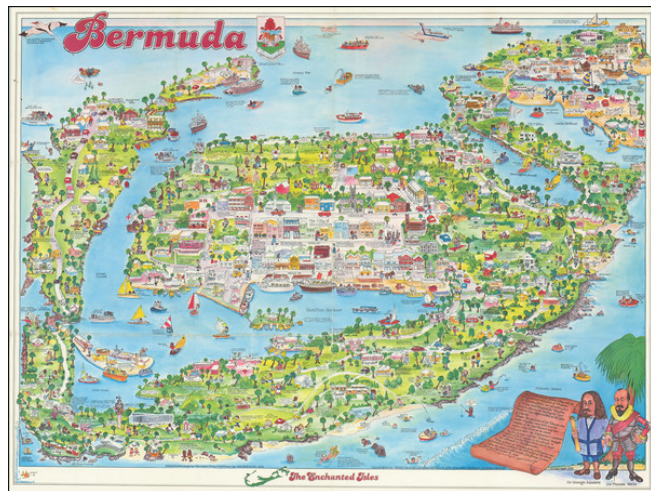

Barry Lawrence Ruderman Antique Maps Inc.

7407 La Jolla Boulevard
La Jolla, CA 92037

www.raremaps.com

(858) 551-8500
blr@raremaps.com

Bermuda The Enchanted Isles

Stock#: 73109
Map Maker: Chapelle
Date: 1979
Place: Bermuda
Color: Color
Condition: VG+
Size: 28.5 x 21 inches
Price: SOLD

Description:

Lively promotional pictorial map of Bermuda, illustrated by Bing Chapelle.

The map is printed in Bermuda by the Island Press and published by the *Bermuda Sun*.

Includes a nice mix of tourist information, advertising, history and local culture.

Bing Chapelle seems to have also done a pictorial view of Milwaukee.

Detailed Condition: