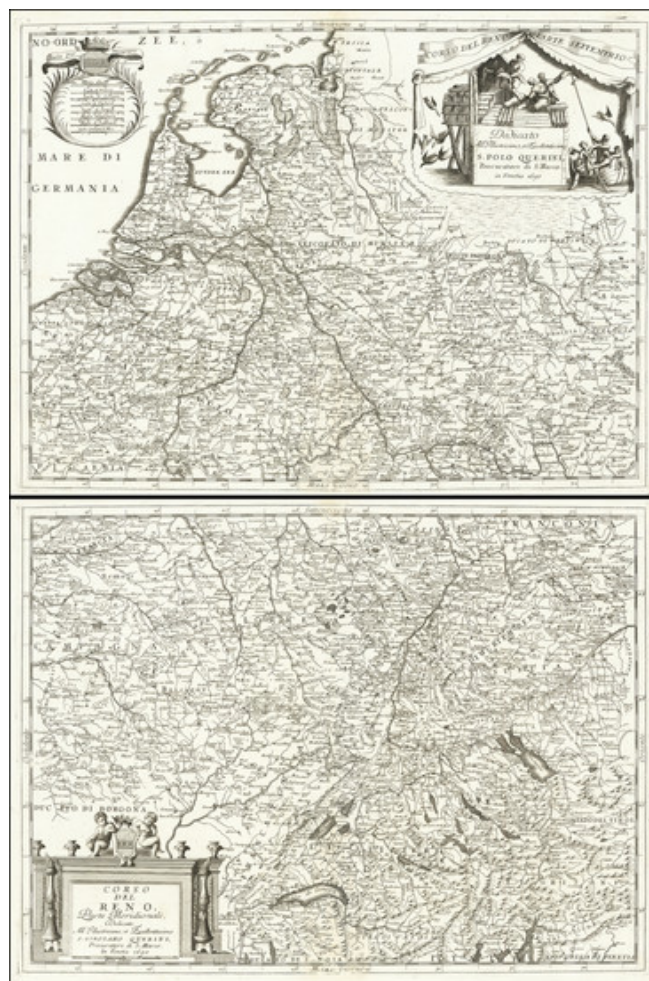

**Barry Lawrence Ruderman  
Antique Maps Inc.**

7407 La Jolla Boulevard  
La Jolla, CA 92037

www.raremaps.com

(858) 551-8500  
blr@raremaps.com

**[Course of the Rhine River] Corso del Reno Parte Septentrio [and] Corso del Reno Parte Meridionale . . . 1690**

**Stock#:** 73095  
**Map Maker:** Coronelli  
**Date:** 1690  
**Place:** Venice  
**Color:** Uncolored  
**Condition:** VG+  
**Size:** 24 x 18 inches (each sheet)  
**Price:** \$ 675.00

**Description:**

Fine 2-sheet map of the course of the Rhine River, published in Venice by Coronelli.

The map tracks the Rhine River from its source in the Swiss Alps from its source at Lake Constance and the tributaries to the south, then reaching north through Germany, before trending west to the North Sea through the Netherlands.

Includes a decorative scale of miles and 2 decorative cartouches, with dedication to Girolamo Querini procurator of San Marco.

**Barry Lawrence Ruderman  
Antique Maps Inc.**

7407 La Jolla Boulevard  
La Jolla, CA 92037