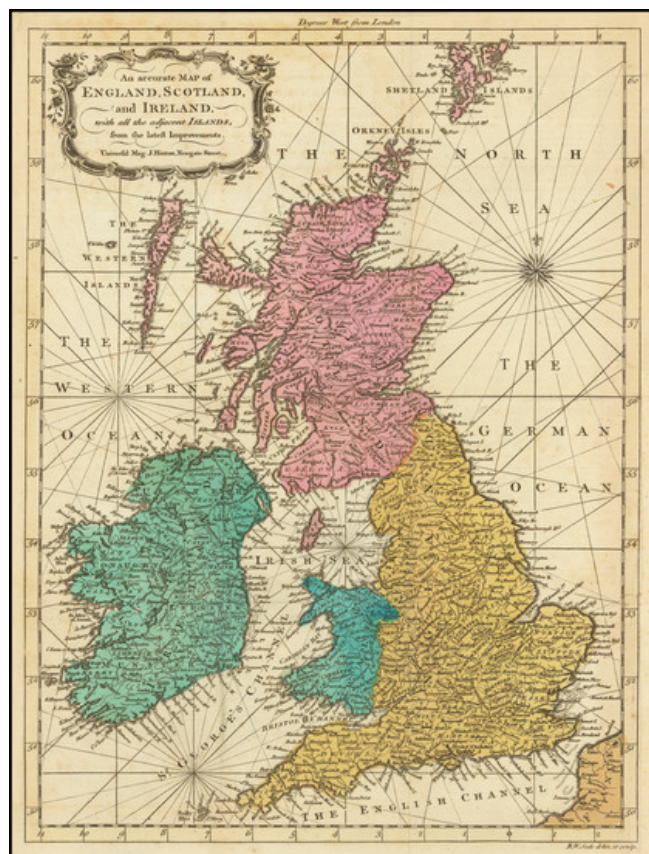

Barry Lawrence Ruderman Antique Maps Inc.

7407 La Jolla Boulevard
La Jolla, CA 92037

www.raremaps.com

(858) 551-8500
blr@raremaps.com

An accurate Map of England, Scotland, and Ireland, with all the adjacent Islands, from the latest Improvements.

Stock#: 73023
Map Maker: Seale
Date: 1762
Place: London
Color: Hand Colored
Condition: VG
Size: 10.3 x 13.7 inches
Price: \$ 275.00

Description:

Scarce old color example of R.W. Seale's map of Great Britain, which appeared in the Universal Magazine in 1762.

The map incorporate rhumb lines, a feature typical of working sea charts of the 18th Century.

Detailed Condition: