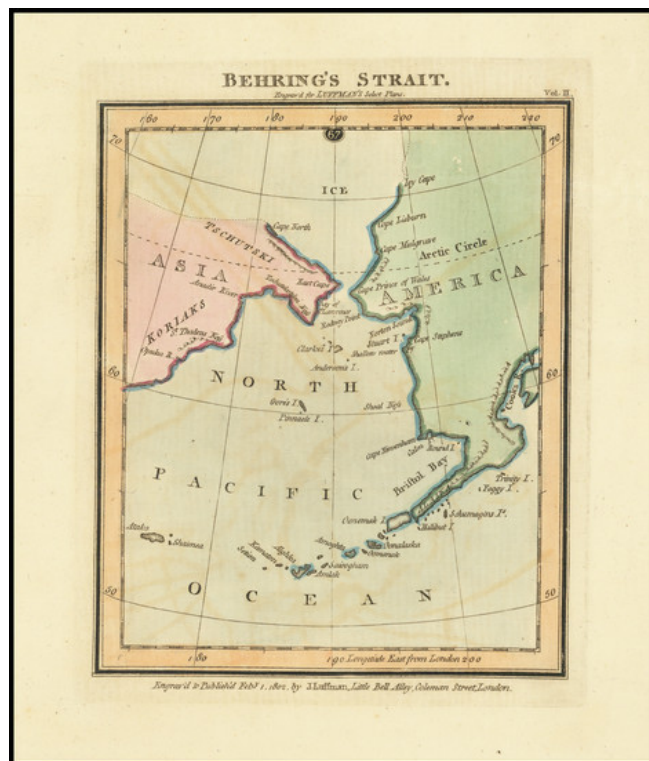

## Behring's Strait

**Stock#:** 72833  
**Map Maker:** Luffman  
**Date:** 1802  
**Place:** London  
**Color:** Hand Colored  
**Condition:** VG+  
**Size:** 5 x 6.5 inches  
**Price:** \$ 275.00

### Description:

Rare and finely colored map of the Behring Strait, published in London by John Luffman.

The map is based on the recent discoveries of Vancouver, Cook and others.

### Rarity

The Luffman maps are very rare on the market. This is the first example of the map of Malta we have ever offered.