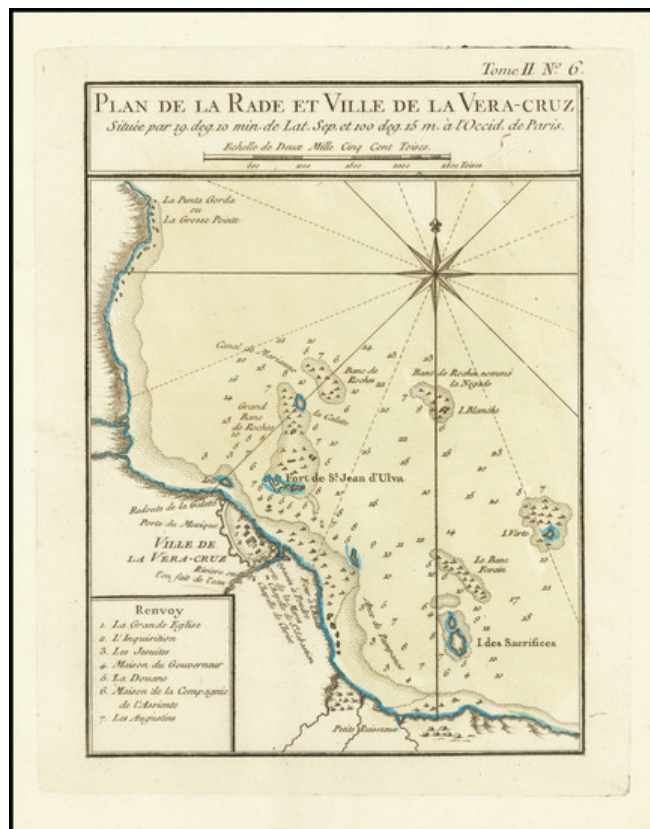

## Plan de la Ville et Rade de la Vera-Cruz

**Stock#:** 72662  
**Map Maker:** Bellin  
**Date:** 1764  
**Place:** Paris  
**Color:** Hand Colored  
**Condition:** VG+  
**Size:** 6 x 8 inches  
**Price:** \$ 145.00

### Description:

Fine old color example of Bellin's map of the City and Fortifications at Vera Cruz, from his monumental *Petit Atlas Maritime*.