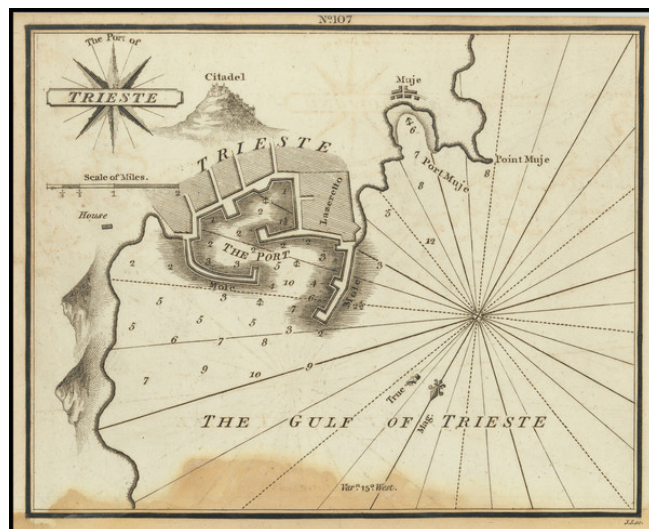

Barry Lawrence Ruderman Antique Maps Inc.

7407 La Jolla Boulevard
La Jolla, CA 92037

www.raremaps.com

(858) 551-8500
blr@raremaps.com

The Port of Trieste

Stock#: 72545
Map Maker: Heather
Date: 1802
Place: London
Color: Uncolored
Condition: VG
Size: 7.5 x 6 inches
Price: \$ 145.00

Description:

Rare chart of the port of Trieste, published by William Heather in London.

The chart is oriented with southeast at the top. Includes soundings, some topographical features, anchorages, a plan of the village, and several other points of interest.

The chart appeared in Heather's *The New Mediterranean Pilot . . .*, published in London in 1802.

Rarity

The charts from Heather's *New Mediterranean Pilot . . .* are extremely rare on the market. This is the first example of the chart we have ever seen.

Detailed Condition:

Some staining in lower margin.