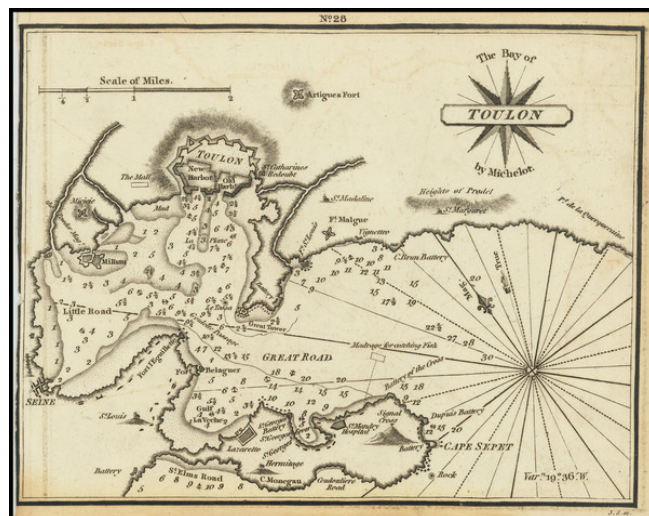

Barry Lawrence Ruderman Antique Maps Inc.

7407 La Jolla Boulevard
La Jolla, CA 92037

www.raremaps.com

(858) 551-8500
blr@raremaps.com

The Bay of Toulon

Stock#: 72520
Map Maker: Heather
Date: 1802
Place: London
Color: Uncolored
Condition: VG+
Size: 7 x 6 inches
Price: \$ 145.00

Description:

Rare antique engraved chart the bay of Toulon, published by William Heather in London.

The chart is oriented with northeast at the top. It includes soundings, some topographical features and anchorages.

The fortifications of Toulon are shown, as are other structures.

Rarity

The charts from Heather's *New Mediterranean Pilot* . . . are extremely rare on the market. This is the first example of the chart we have ever seen.