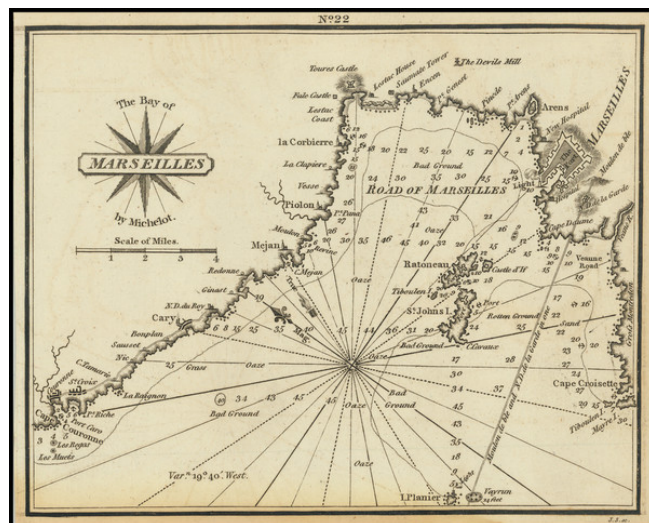

Barry Lawrence Ruderman Antique Maps Inc.

7407 La Jolla Boulevard
La Jolla, CA 92037

www.raremaps.com

(858) 551-8500
blr@raremaps.com

The Bay of Marseilles

Stock#: 72418
Map Maker: Heather
Date: 1802
Place: London
Color: Uncolored
Condition: VG
Size: 7 x 6 inches
Price: \$ 145.00

Description:

Rare antique engraved chart the bay of Marseille, published by William Heather in London.

The chart is oriented with northeast at the top. It includes soundings, some topographical features and anchorages.

Rarity

The charts from Heather's *New Mediterranean Pilot* . . . are extremely rare on the market. This is the first example of the chart we have ever seen.

Detailed Condition: