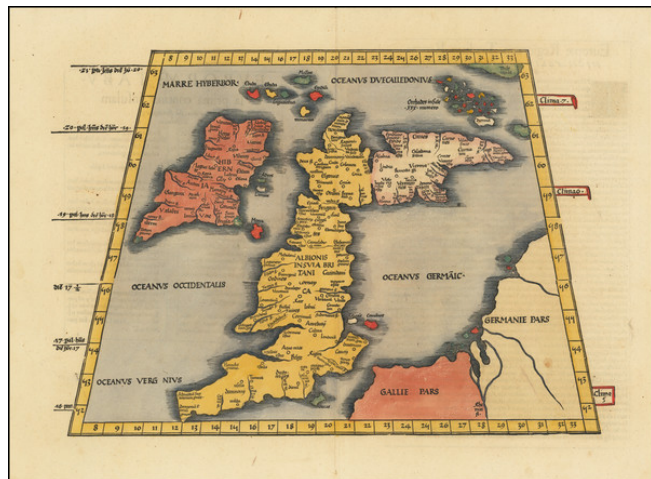

Barry Lawrence Ruderman Antique Maps Inc.

7407 La Jolla Boulevard
La Jolla, CA 92037

www.raremaps.com

(858) 551-8500
blr@raremaps.com

[British Isles] (Tabula. I. Europae)

Stock#: 72090
Map Maker: Fries
Date: 1541
Place: Strasbourg
Color: Hand Colored
Condition: VG
Size: 17 x 11.5 inches
Price: \$ 2,200.00

Description:

Nice example of the 1541 edition of Lorenz Fries Ptolemaic map of the British Isles.

The map is based upon Waldseemuller's Ptolemaic map of the British Isles, first published in 1513.

Detailed Condition: