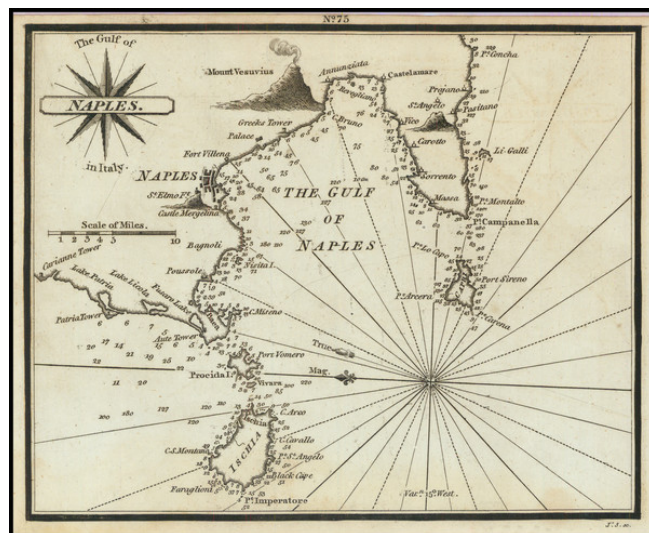

Barry Lawrence Ruderman Antique Maps Inc.

7407 La Jolla Boulevard
La Jolla, CA 92037

www.raremaps.com

(858) 551-8500
blr@raremaps.com

The Gulf of Naples

Stock#: 72034
Map Maker: Heather
Date: 1802
Place: London
Color: Uncolored
Condition: VG
Size: 7 x 6 inches
Price: \$ 145.00

Description:

Rare chart of the approach to the Gulf of Naples, from the Adriatic, Italy, published by William Heather in London.

The chart is oriented with east at the top. Extends from Ischia to the Amalfi Coast.

Includes soundings, some topographical features, anchorages, a plan of the village, and several other points of interest.

The chart appeared in Heather's *The New Mediterranean Pilot . . .*, published in London in 1802.

Rarity

The charts from Heather's *New Mediterranean Pilot . . .* are extremely rare on the market. This is the first example of the chart we have ever seen.

Detailed Condition:

Engraving on wove paper. Excellent tone and overall structural stability.