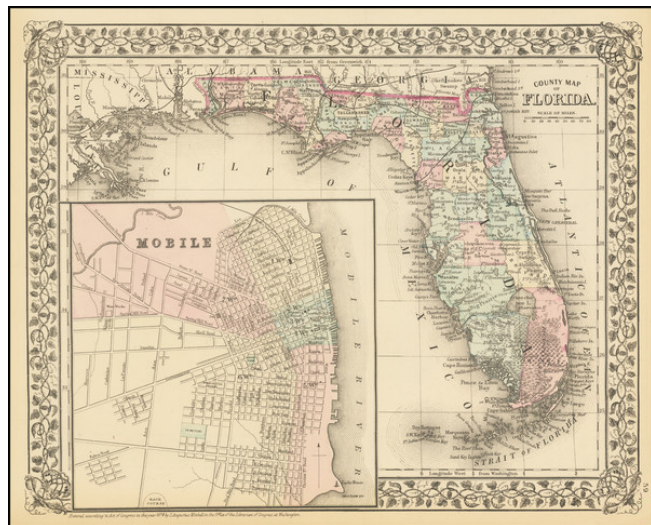

Barry Lawrence Ruderman Antique Maps Inc.

7407 La Jolla Boulevard
La Jolla, CA 92037

www.raremaps.com

(858) 551-8500
blr@raremaps.com

County Map of Florida [with inset of Mobile]

Stock#: 71599
Map Maker: Mitchell Jr.
Date: 1870
Place: Philadelphia
Color: Color
Condition: VG
Size: 13.5 x 10.5 inches
Price: \$ 145.00

Description:

Attractive post-civil war map of Florida, colored by county.

Includes large inset of Mobile, Alabama. Shows towns, rivers, railroads, lakes, keys, forts, swamps, etc.

The county configurations are still incomplete.