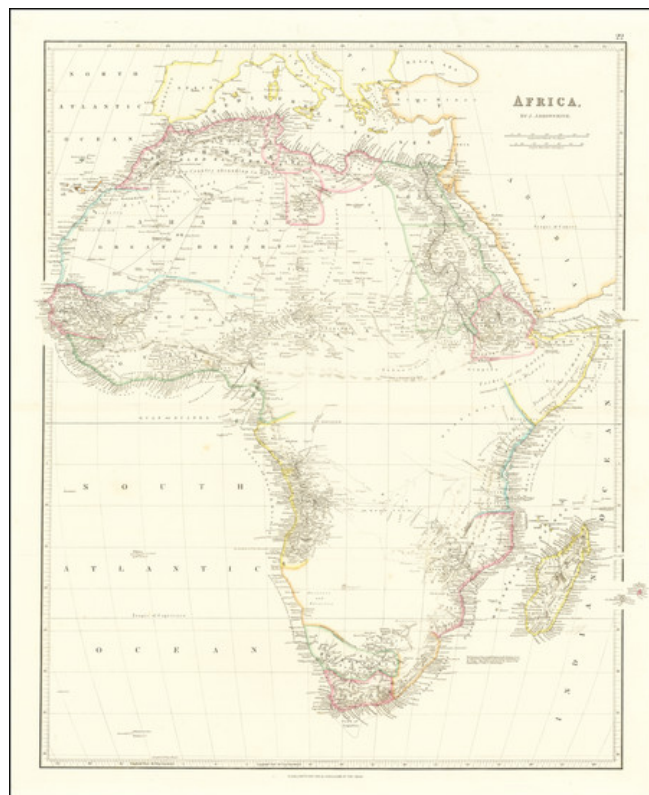

Barry Lawrence Ruderman Antique Maps Inc.

7407 La Jolla Boulevard
La Jolla, CA 92037

www.raremaps.com

(858) 551-8500
blr@raremaps.com

Africa

Stock#: 71490
Map Maker: Arrowsmith
Date: 1840
Place: London
Color: Outline Color
Condition: VG+
Size: 19.5 x 23.5 inches
Price: \$ 245.00

Description:

Detailed map of Africa, published by John Arrowsmith in his *London Atlas*.

The map is dominated by the Sahara Desert.

In the Sahara, the map is criss-crossed with early trading routes, oases, and the location of Desert Wells.

South of the region called Nigritia in Central Africa, there is another massive open region, with some pencil annotations from an early owner.

Detailed Condition: