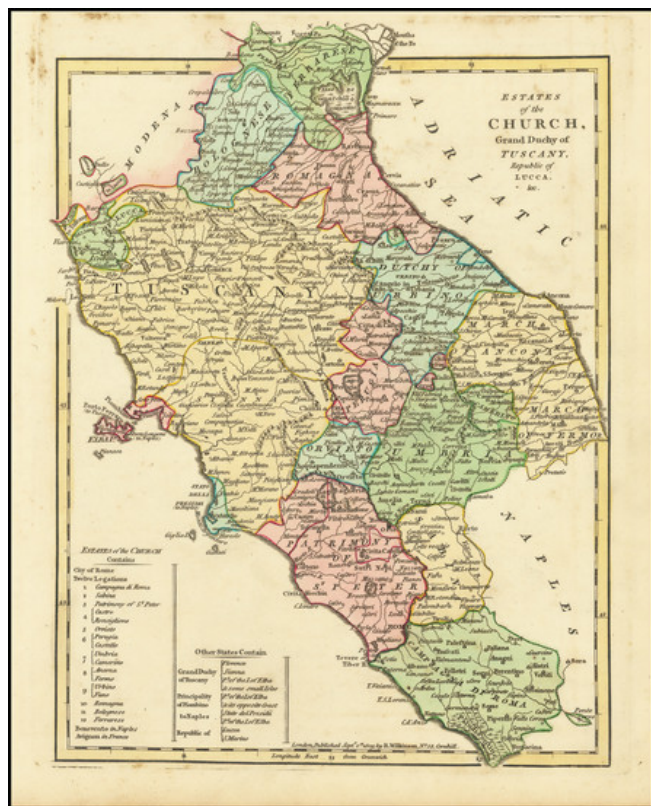

## Estates of the Church, Grand Duchy of Tuscany, Republic of Lucca &c.

**Stock#:** 71213  
**Map Maker:** Wilkinson  
  
**Date:** 1809  
**Place:** London  
**Color:** Hand Colored  
**Condition:** VG  
**Size:** 9 x 11.5 inches  
  
**Price:** \$ 125.00

### Description:

Detailed map of the region bounded by Bologna, and Campagna Di Roma.

Includes Luca, Tuscany Romagna, Ferranese, Bolognese, Urbino, Ancona, Fermo, Orvieto, Perugia, Umbria, Sabina, Patrimony of St. Peter, Campagna Di Roma, the Isle of Elba, etc.

Large Key shows the estates of the Church and other states. Shows towns, rivers, mountains, lakes, etc.

Robert Wilkinson was active in London as a cartographic publisher from 1785 to 1825. He produced a number of nice works, including a General Atlas and a re-issuance of Bowen & Kitchen's English Atlas, along with excellent large format separate maps.