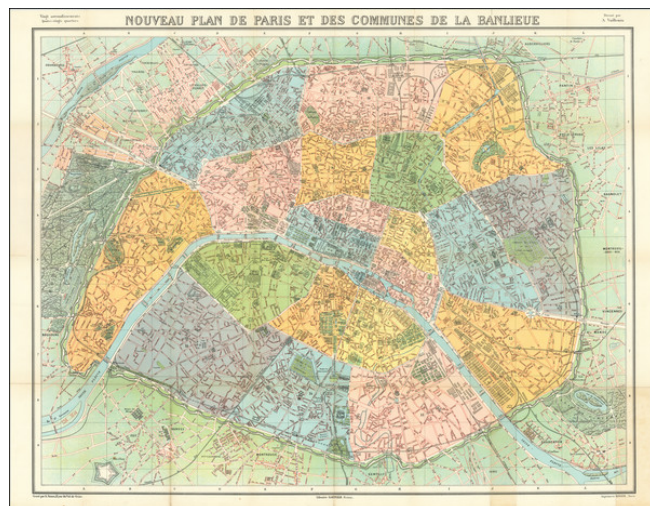

Barry Lawrence Ruderman Antique Maps Inc.

7407 La Jolla Boulevard
La Jolla, CA 92037

www.raremaps.com

(858) 551-8500
blr@raremaps.com

Nouveau Plan De Paris et des Communes de la Banlieue

Stock#: 71014rd
Map Maker: Garnier Frères.
Date: 1870 circa
Place: Paris
Color: Color
Condition: VG+
Size: 37.3 x 25.5 inches (Including title)
Price: SOLD

Description:

Striking map of metropolitan Paris, published by Garnier Freres.

The map is colored by Arrondissements.

Detailed Condition:

Folding map with original decorative red covers.