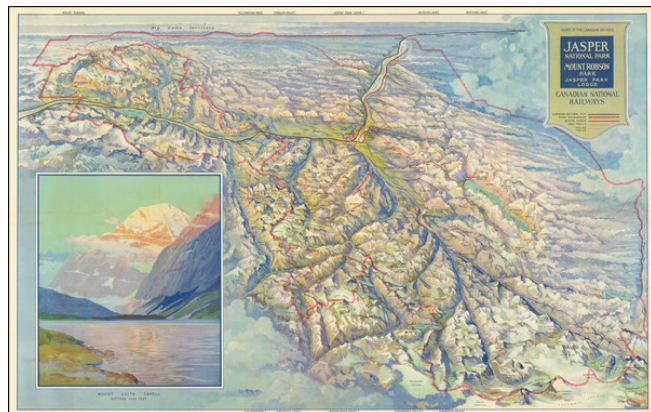

Barry Lawrence Ruderman Antique Maps Inc.

7407 La Jolla Boulevard
La Jolla, CA 92037

www.raremaps.com

(858) 551-8500
blr@raremaps.com

Pictorial Map of Jasper National Park Mount Robson Park

Stock#: 71013
Map Maker: Canadian National Railway
Date: 1935 circa
Place: n.p.
Color: Color
Condition: VG+
Size: 28 x 17.5 inches
Price: SOLD

Description:

Finely illustrated vintage view-map of the Jasper National Park and environs, published by the Canadian National Railway.

Color coding identifies Canadian National Railway lines, Park Boundaries, Motor Roads, Government Trails, and Indian Trails. Notations on the border of the map and on the map itself provide copious information pertaining to the park.

The map includes a large inset of Mt. Edith Cavell.

Dating per Rumsey 10583.

Detailed Condition:

Folding map. Printed on both sides.