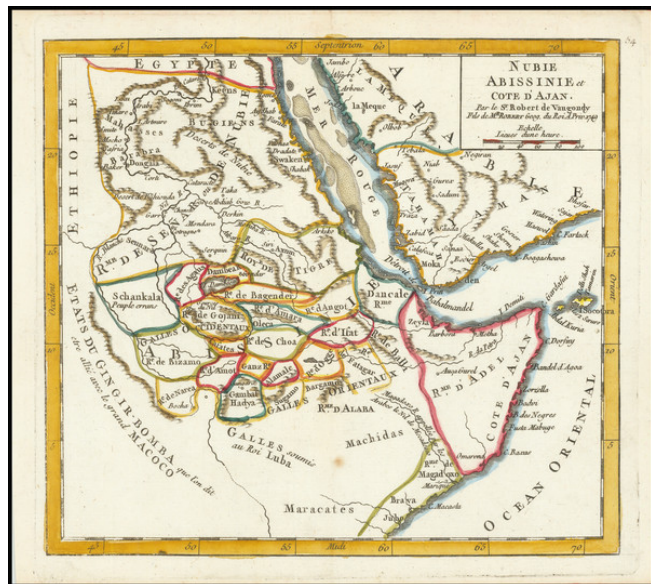

## Nubie, Abissinie et Cote D'Ajan. . . 1749

**Stock#:** 70796  
**Map Maker:** de Vaugondy  
**Date:** 1749  
**Place:** Paris  
**Color:** Hand Colored  
**Condition:** VG+  
**Size:** 7.25 x 6.5 inches  
**Price:** \$ 125.00

### Description:

Detailed map of part of the area centered on the Red Sea and the Horn of Africa, featuring modern-day Somalia and Ethiopia.

The map features numerous small kingdoms, including the "Rme. de Magadoxo" in Somalia, presumably related etymologically to "Mogadishu".

Most of the detail is in Ethiopia.