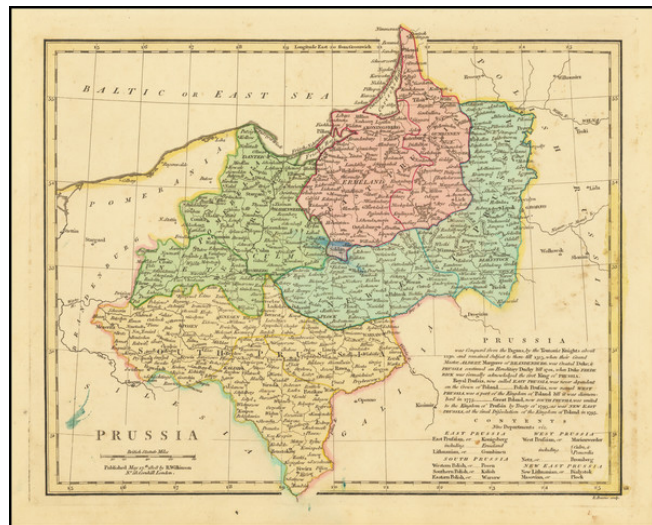

Barry Lawrence Ruderman Antique Maps Inc.

7407 La Jolla Boulevard
La Jolla, CA 92037

www.raremaps.com

(858) 551-8500
blr@raremaps.com

A New Map of Prussia from the best Authorities

Stock#: 70529
Map Maker: Wilkinson
Date: 1808
Place: London
Color: Hand Colored
Condition: VG
Size: 11.5 x 9 inches
Price: \$ 125.00

Description:

Detailed map of the dismembered parts of Poland and the Baltic Region, extending from Prussia in the West to Smolensk in the East.

Divided by regions.

Highly detailed.

Detailed Condition: