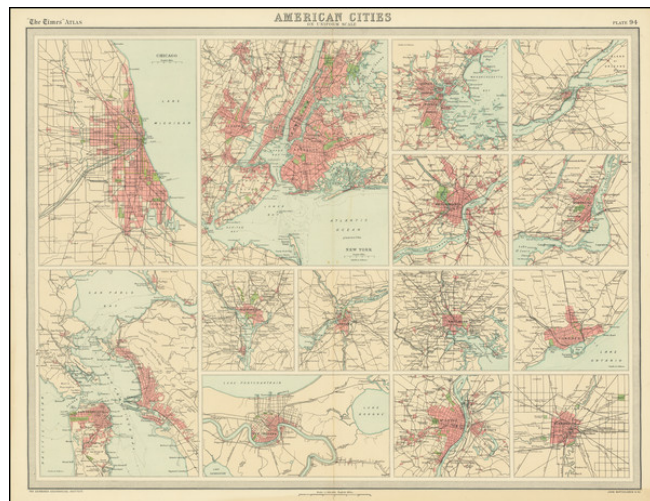

**Barry Lawrence Ruderman
Antique Maps Inc.**

7407 La Jolla Boulevard
La Jolla, CA 92037

www.raremaps.com

(858) 551-8500
blr@raremaps.com

**American Cities on Uniform Scale (Chicago, New York, Boston, Quebec, Philadelphia,
Montreal, San Francisco/Oakland, Washington, Ottawa, Baltimore, Toronto, New
Orleans, St. Louis, Winnipeg)**

Stock#: 70260
Map Maker: Times Atlas
Date: 1922
Place:
Color: Color
Condition: VG
Size: 21.5 x 17 inches
Price: SOLD

Description:

Nice group of city plans of American cities on a single sheet.

Detailed Condition: