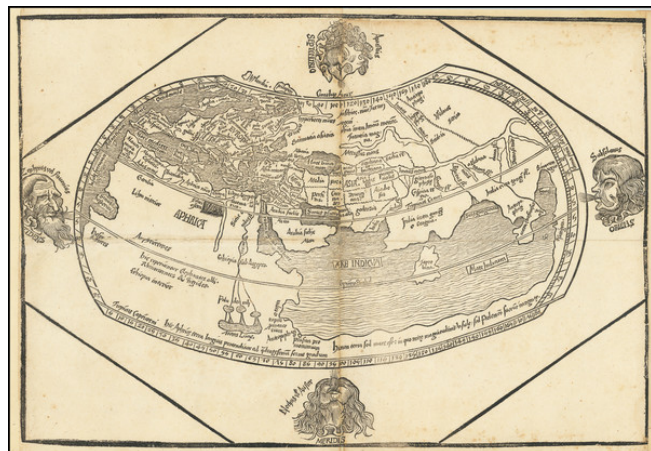

Barry Lawrence Ruderman Antique Maps Inc.

7407 La Jolla Boulevard
La Jolla, CA 92037

www.raremaps.com

(858) 551-8500
blr@raremaps.com

[Untitled World Map]

Stock#: 70241
Map Maker: Reisch
Date: 1504
Place: Strassburg
Color: Uncolored
Condition:
Size: 16 x 11 inches
Price: SOLD

Description:

Woodcut map of the world by Gregor Reisch.

"In 1981, the American dealer Walter Reuben acquired an unusual variant map, believed to have come from a 1504 (Schott) edition of Reisch's 'Margarita'. The map very closely follows Reisch (1), but retains only the four principal windheads, with the windhead at the top centre similarly facing to the right. The oceans, however, are striated in the same style as Reisch (2).

Mr Taliaferro wrote: "There is no doubt in my mind that it is pulled from a completely new block rather than one that had been masked or altered". It seems possible that this unrecorded variant may predate the normal four-headed version" (Shirley).

Detailed Condition:

Margins extended with some of the printed border in expert facsimile, old folds strengthened on verso, with a small area of facsimile to separation.