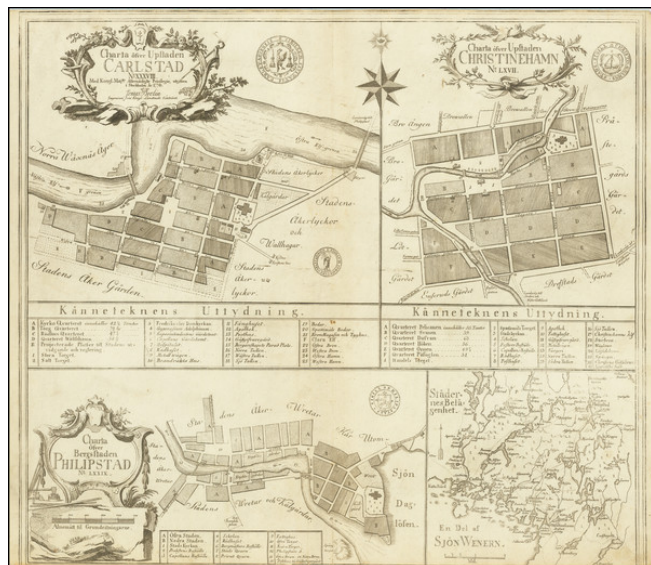

Stock#: 70207
Map Maker: Brolin
Date: 1770
Place: Stockholm
Color: Uncolored
Condition: VG
Size: 21.5 x 19 inches
Price: \$ 450.00

Description:

A detailed collection of four plans of Swedish cities on one sheet. This antique engraved map was produced by Jonas Brolin in Stockholm in 1770.

The map includes plans of Karlstad, Kristinehamn, Filipstad, and an inset of the region around Karlstad.

Detailed Condition:

Trimmed to the neatline at the bottom edge and almost to the neatline at the top. Otherwise Very Good unsophisticated condition.