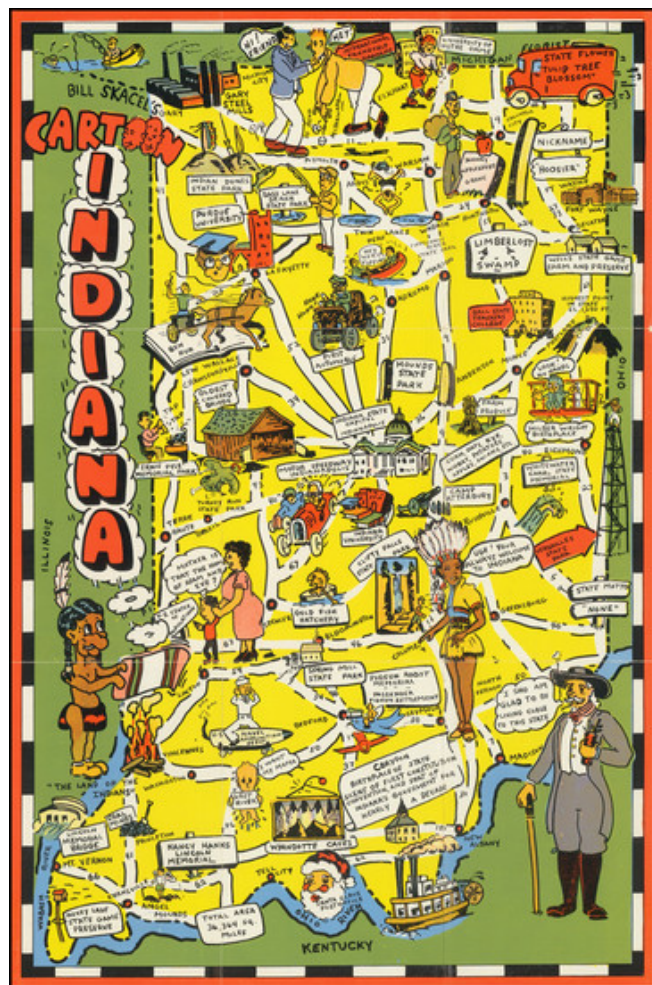

## Bill Skacel's Cartoon Indiana

**Stock#:** 70186  
**Map Maker:** Skacel  
**Date:** 1946  
**Place:** Milwaukee  
**Color:** Color  
**Condition:** VG+  
**Size:** 12 x 18 inches  
**Price:** \$ 245.00

### Description:

Scarce pictorial map of Indiana.

The map provides a whimsical image of Indiana's tourists and other important sites, with roads and distances noted.

On verso: photos of scenic views, landmark and text.