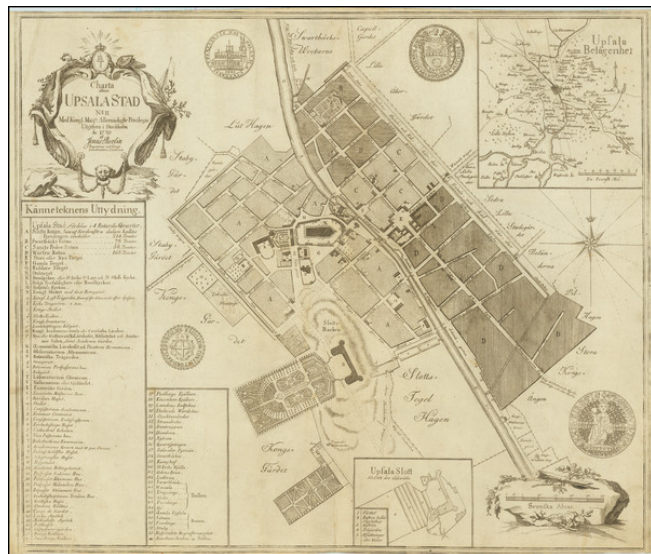

Barry Lawrence Ruderman Antique Maps Inc.

7407 La Jolla Boulevard
La Jolla, CA 92037

www.raremaps.com

(858) 551-8500
blr@raremaps.com

[Upsala] Charta öfwer Upsala Stad No. II

Stock#: 70115
Map Maker: Brolin
Date: 1770
Place: Stockholm
Color: Uncolored
Condition: VG
Size: 22 x 19 inches
Price: \$ 750.00

Description:

A detailed engraved plan of the Swedish city of Upsala. This antique engraved map was produced by Jonas Brolin in Stockholm in 1770.

The town is shown in remarkable detail in the city, including of its street names, old fortifications, gardens, etc.

In the upper-right corner is an inset map of the region around Upsala. A plan of Upsala Castle is at the bottom edge.

This is one of very few antiquarian maps of Upsala that one will ever see on the market.

Detailed Condition:

Trimmed to, or close to, the neatline at the top and bottom edge.