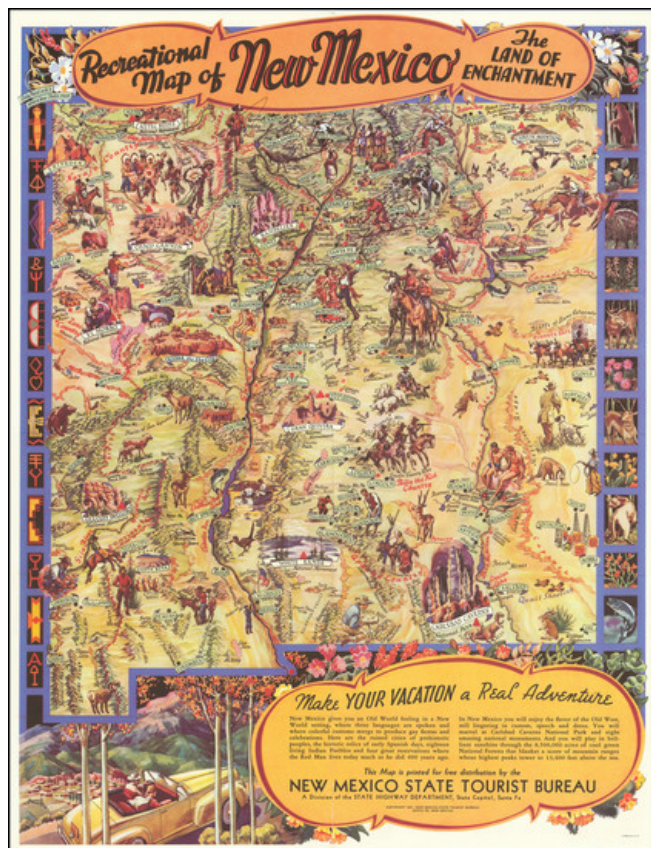

## Recreational Map of New Mexico The Land of Enchantment

**Stock#:** 70106  
**Map Maker:** Stedman  
**Date:** 1947  
**Place:** Santa Fe  
**Color:** Color  
**Condition:** VG+  
**Size:** 16.5 x 21 inches  
**Price:** SOLD

### Description:

Decorative pictorial map of New Mexico, published by the New Mexico State Tourist Bureau.

Fine pictorial map by artist Wilfred Stedman highlighting the attractions of the state and giving a clear indication of the varied influences at work there.

Shows Aztec ruins, Native American Indians (Apaches, Navajo, etc), Spanish dancers, bucking broncos, fossil beds, and the Grave of Billy the Kid, as some of the many items featured with pictographs.